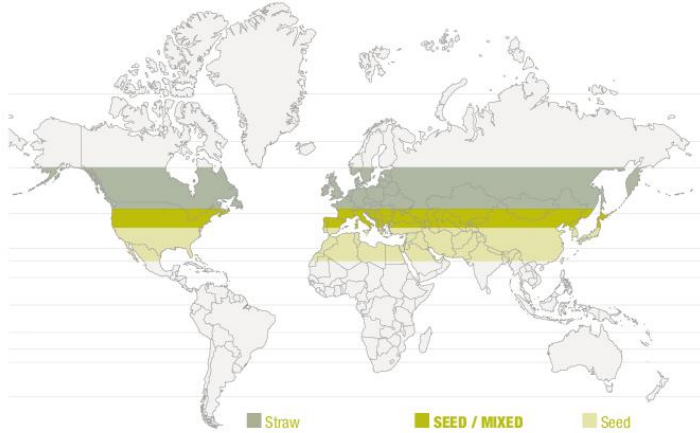

30

ORION 33
MONOECIOUS
EARLINESS: MID-FLOWERING

INDUSTRIAL VARIETIES
Seed or mixed-oriented

MAIN USE
(at the Le Mans latitude):
MIXED (STRAW + SEED)

Find the detailed characteristics on our website
www.hemp-it.coop

ORION 33 new 2020

MONOECIOUS

INDUSTRIAL VARIETIES
Seed or mixed-oriented

ORION 33 is the new broomrape-tolerant variety. It can be grown in areas with low infestation without drops in yields, all while slowing the development of the parasite.