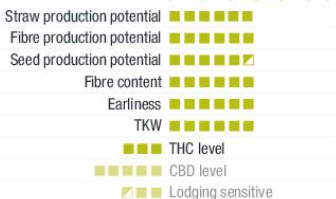

TECHNICAL SPECIFICATIONS:

MAIN USE (at the Le Mans latitude)
MIXED (STRAW + Seed)
Variety which can be used in Southern Europe
(for seed-oriented purposes)

MAIN INDUSTRIES OF APPLICATION
Multifunctional, this variety can be used for several applications

SEED MARKETS:
food, fishing, bird feed, cosmetics

FIBRE MARKETS:
stationary, plastic processes, insulation

SHIVES MARKETS:
construction, mulching, bedding

SEED COMPOSITION:
For agri-food and cosmetics applications, you will find below information on seed composition:

OIL CONTENT 29,5%
OMEGA 6 CONTENT: 58,1%
OMEGA 3 CONTENT: 16,2%
OTHER: 25,7%

PROTEIN CONTENT
25,1%